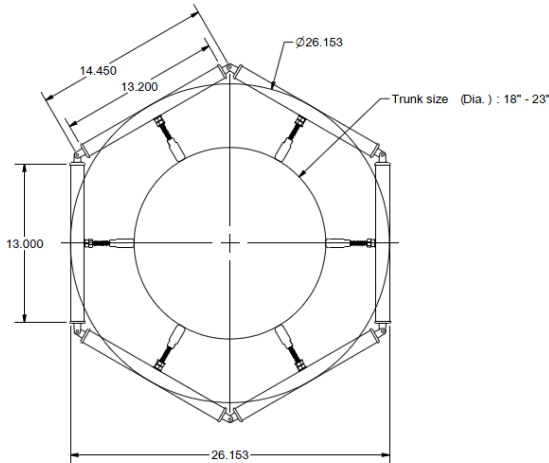

16R- fit trunk size 18"-23"