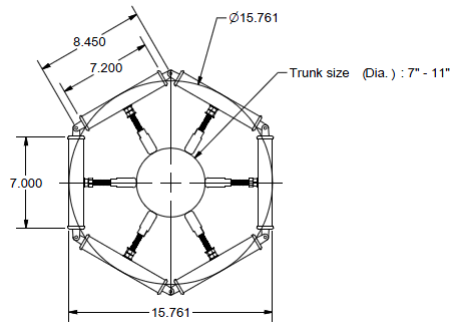

Mechanical Dimensions

10R- fit trunk size 7"-11"