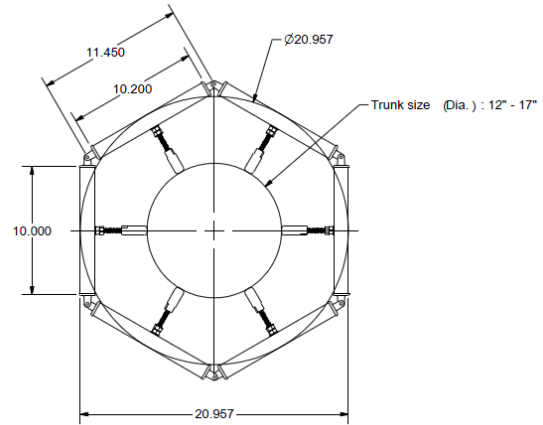

13R- fit trunk size 12"-17"