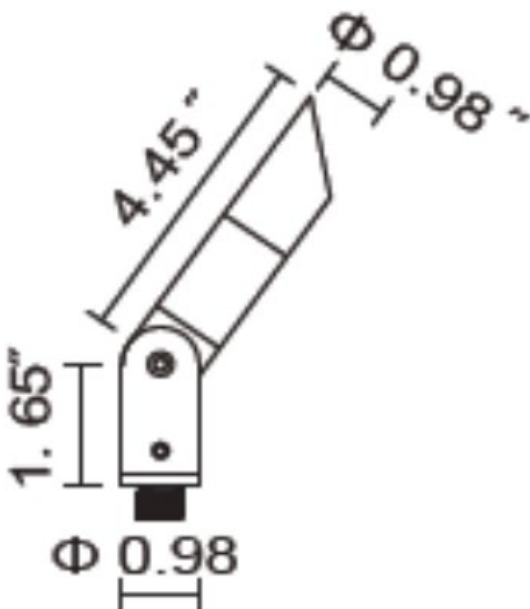

Landscape Bullet ET7158

Project:

Location:

Catalog #:

Quantity:

Features

Teslyte ET7158 model is a small dimmable LED landscape bullet with an adjustable 180° tilt and 360° rotation. Various beam patterns, and retractable angle or straight shrouds can be combined to create multiple lighting effects and suitable for any landscape illumination, sign lighter, or other area and architectural accenting needs.

Mechanical Dimensions & Technical Features

Input Voltage: 12Vdc or 24Vdc

Lumen Output:			
	3000K	4000K	5000K
3W	Luminaire lumens are being updated. Contact Teslyte for lumen information for each configuration.		

Ordering Information

Product code	Wattage	CCT	Beam Angle	Ra	Voltage	Shroud	Finish	Mounting
ET7158	- <input type="text"/>	- <input type="text"/>	- <input type="text"/>	<input type="text"/>	- <input type="text"/>	- <input type="text"/>	- <input type="text"/>	- <input type="text"/>
	C3 - 3W	30- 3000K 40- 4000K 50- 5000K	15- 15° 25- 25° 40- 40° AH- H35° x V15° AV- H15° x H35°	80- R80 90- R90	12 - 12Vdc 24 - 24Vdc	NS- No Shroud AS- Angled Shroud OS- Open Straight Shroud	B- Black W- White G- Gray Z- Mineral Bronze S- Silver	-KAJ -KAS -KPC -KPS -KAT -KAC