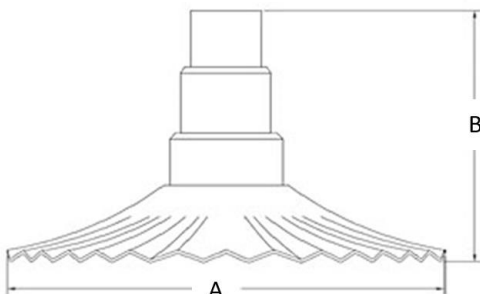

Ordering Information

Product code	Size Code	Voltage	Wattage	CCT (K)	Finish	Optional
RLM-RW	XXXX	24				
	(1) Use Size Code table below for size of the fixture i.e. 1208 (12" Dia, 8" H.)	24 – 24V	115lm/watt 10W- 10W 15W- 15W	27 - 2700K 30 - 3000K 35 - 3500K 40 - 4000K	W -White B - Black S - Silver BR - Bronze C - Custom	M : Mounting Options*

Mechanical Dimensions

⁽¹⁾ Size Code	A - Diameter	B - Height
1208	12"	8"
1408	14"	8"

*Larger Sizes Available, Consult Factory.