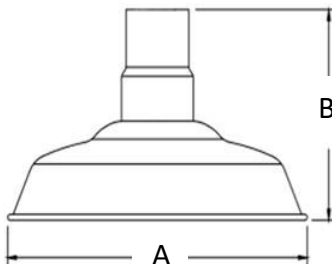

RLM - Standard Dome

Project:

Location:

Catalog #:

Quantity:

24VDC Power System Compatibility:

Features

Teslyte RLM Series are a traditional reflector lighting luminaires that features a highly efficient LED light engine that is compatible with 24V DC NEXTEK Power Systems. Constructed from heavy gage aluminum spun housing that is resistance to corrosion and weathering. The RLM Series has a contemporary and low profile look that will accent and enhance any outdoor or indoor space while providing maximum photometric and electrical performance.

Ordering Information

Product code	Size Code	Voltage	Wattage	CCT (K)	Finish	Optional
RLM-ST	XXXX	24				
	(1) Use Size Code table below for size of the fixture i.e. 1007 (10" Dia, 7" H.)	24 – 24V	115lm/watt 10W- 10W 15W- 15W	27 - 2700K 30 - 3000K 35 - 3500K 40 - 4000K	W -White B - Black S - Silver BR - Bronze C - Custom	M : Mounting Options*

Mechanical Dimensions

(1)Size Code	A - Diameter	B - Height
1007	10"	7"
1208	12"	8"
1409	14"	9"

*Larger Sizes Available, Consult Factory.