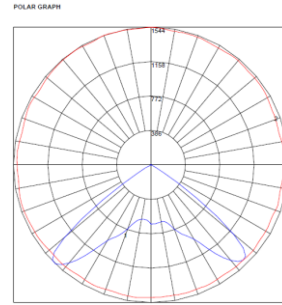

Ordering Information

| Product code | Pole Shape | Voltage | Distribution | Wattage | CCT (K) | Finish | Optional |
|---|---|-------------------------|--|--|---|---|---|
| TL-BF-5XX | | | | | | | |
| XX = up to 16' height i.e. 12-12' | S - Straight T - Inverted Tapered | U - 120- 277V | 3 - Type III 5 - Type V | 40W - 40W (4600lms @ 4000K) 50W - 50W (5750lms @ 4000K) 60W - 60W (6900lms @ 4000K) 80W - 80W (9200lms @ 4000K) | 30 - 3000K 40 - 4000K 50 - 5000K | BR - Bronze GR - Gray C - Custom | D - Dimmable P - Photo Sensor |

IES Classification Type V
Mechanical Dimensions

XX: up to 16' height

Barcelona Family - Recommend Related Luminaires

WS-TABF Series Wall Sconce

TL-BL-5BF Series Bollard