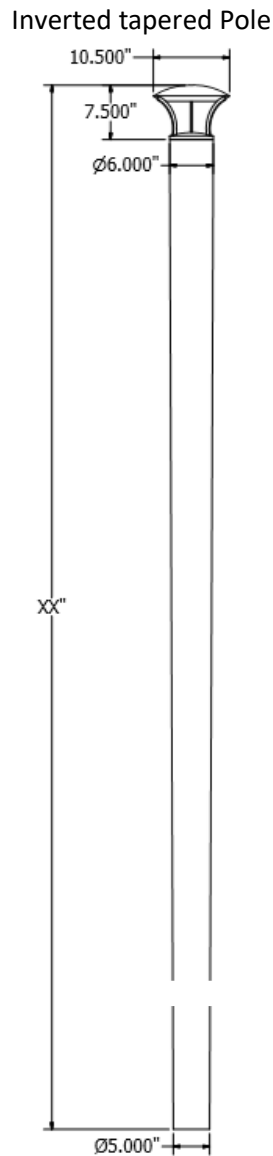

Barcelona Family Pole-Mounted Luminaire

Project:

Location:

Catalog #:

Quantity:

Features

The Barcelona family of luminaires combines contemporary elegance with high-performance illumination including pole mounts, bollards and wall sconces. The TL-BF series pole mount of the Barcelona family features distinctive architectural design with superior photometric performance for the use of fresh perspective environments.

- **Housing:**
 - Aluminum casting pole mounted luminaire housing smoothly transitions into the inverted tapered pole for one continuous form
 - Straight or inverted tapered poles available with finely textured paint
- **LEDS and Lens:**
 - High performance COB LEDs with customizable lens distribution depending on application requirements
 - High performance silicone lenses for much more resistant to high temperatures and reduce the yellowing effect suitable for the outdoor applications.
- **Applications:**
 - Ideal for retail and commercial installations - pedestrian
- **Mounting:**
 - Mounting kit included with anchor bolts.
- **Ratings:**
 - Suitable for wet locations.
 - 5-year warranty.

Ordering Information

| Product code | Pole Shape | Voltage | Distribution | Wattage | CCT (K) | Finish | Optional |
|---|---|-------------------------|--|--|---|---|---|
| TL-BF-5XX | | | | | | | |
| XX = up to 16' height i.e. 12-12' | S - Straight T - Inverted Tapered | U - 120- 277V | 3 - Type III 5 - Type V | 40W - 40W (4600lms @ 4000K) 50W - 50W (5750lms @ 4000K) 60W - 60W (6900lms @ 4000K) 80W - 80W (9200lms @ 4000K) | 30 - 3000K 40 - 4000K 50 - 5000K | BR - Bronze GR - Gray C - Custom | D - Dimmable P - Photo Sensor |

IES Classification Type V
Mechanical Dimensions

XX: up to 16' height

Barcelona Family - Recommend Related Luminaires

WS-TABF Series Wall Sconce

TL-BL-5BF Series Bollard