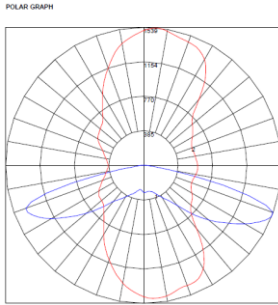

IES Classification Type III

Light Distribution

BUG Rating B2-U1-G2