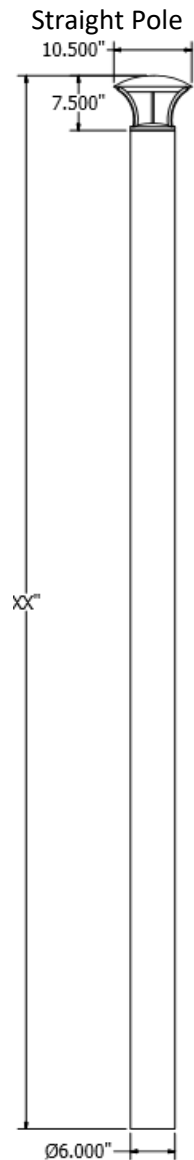

Barcelona Family Pole-Mounted Luminaire

Project:

Location:

Catalog #:

Quantity:

Features

The Barcelona family of luminaires combines contemporary elegance with high-performance illumination including pole mounts, bollards and wall sconces. The TL-BF series pole mount of the Barcelona family features distinctive architectural design with superior photometric performance for the use of fresh perspective environments.

- **Housing:**
 - Aluminum casting pole mounted luminaire housing smoothly transitions into the inverted tapered pole for one continuous form
 - Straight or inverted tapered poles available with finely textured paint
- **LEDS and Lens:**
 - High performance COB LEDs with customizable lens distribution depending on application requirements
 - High performance silicone lenses for much more resistant to high temperatures and reduce the yellowing effect suitable for the outdoor applications.
- **Applications:**
 - Ideal for retail and commercial installations - pedestrian
- **Mounting:**
 - Mounting kit included with anchor bolts.
- **Ratings:**
 - Suitable for wet locations.
 - 5-year warranty.

Ordering Information

| Product code | Pole Shape | Voltage | Distribution | Wattage | CCT (K) | Finish | Optional |
|---|---|-------------------------|--|--|---|---|---|
| TL-BF-5XX | | | | | | | |
| XX = up to 16' height i.e. 12-12' | S - Straight T - Inverted Tapered | U - 120- 277V | 3 - Type III 5 - Type V | 40W - 40W (4600lms @ 4000K) 50W - 50W (5750lms @ 4000K) 60W - 60W (6900lms @ 4000K) 80W - 80W (9200lms @ 4000K) | 30 - 3000K 40 - 4000K 50 - 5000K | BR - Bronze GR - Gray C - Custom | D - Dimmable P - Photo Sensor |

IES Classification Type V
Mechanical Dimensions

XX: up to 16' height

Barcelona Family - Recommend Related Luminaires

WS-TABF Series Wall Sconce

TL-BL-5BF Series Bollard