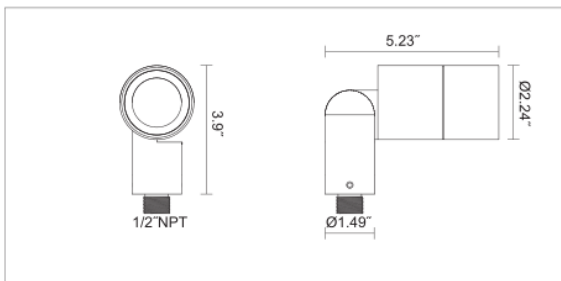

Landscape Bullet TL7016

Project:

Location:

Catalog #:

Quantity:

Features

Teslyte TL016 model is a small dimmable LED landscape bullet with an adjustable 180° tilt and 360° rotation. Various beam patterns, louvers, and retractable angle or straight shrouds can be combined to create multiple lighting effects and suitable for any landscape illumination, sign lighter, or other area and architectural accenting needs.

Mechanical Dimensions & Technical Features

Input Voltage: 120Vac only (without dimming/Triac dimming)

120-277Vac (with dimming)

Lumen Output:				
	2700K	3000K	3500K	4000K
9W	550	572	579	581

Ordering Information

Product code	Wattage	CCT	Beam Angle	Ra	Shroud	Finish	Mounting/Option
TL7016	- []	- []	- []	- []	- []	- []	- []
Input Voltage: 120 VAC	C9- 9W	27- 2700K 30- 3000K 35- 3500K 40- 4000K	15- 15° 25- 25° 40- 40° AH- H55° x V20° AV- H20° x H55°	80- R80 90- R90	NS- No Shroud AS- Angled Retractable Shroud OS- Open Retractable Shroud	B- Black W- White G- Gray Z- Mineral Bronze S- Silver	0-10V Dimming Mounting options -KAJ -KAS -KPC -KPS -KAT TRIAC Dimming only -KAN -KAC D- 0-10V dimming (Input: 120-277Vac) H- Honey-comb Louver C- Color filter (consult factory)