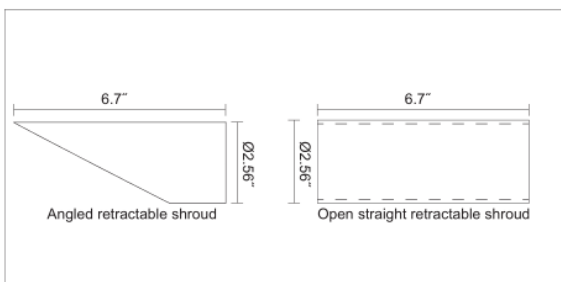

Mechanical Dimensions & Technical Features

Input Voltage: 120Vac only (without dimming/Triac dimming)

120-277Vac (with dimming)

Lumen Output:				
	2700K	3000K	3500K	4000K
9W	550	572	579	581