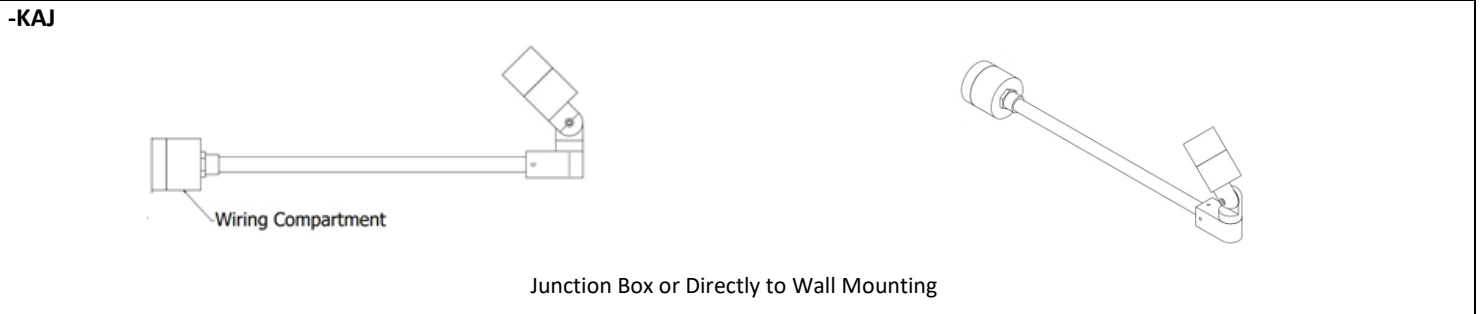

Ordering Information

Product code	Wattage	CCT	Beam Angle	Ra	Shroud	Finish	Mounting/Option
TL7067	- [ ]	- [ ]	- [ ]	- [ ]	- [ ]	- [ ]	- KAJ [ ]
Input Voltage: 120 Vac	C9- 9W C12- 12W	30- 3000K 40- 4000K 50- 5000K	20- 20° 40- 40° 60- 60° AH- H55° x V20° AV- H20° x H55°	80- R80 90- R90	NS- No Shroud AS- Angled Retractable Shroud OS- Open Retractable Shroud	B- Black W- White G- Gray Bronze S- Silver	-KAJ D- 0-10V dimming (Input: 120-277Vac) H- Honey-comb Louver P- High lumen output C- Color filter (consult factory) S- Custom Stem Length (consult factory)

Note: Fixtures must be grounded in accordance with national, state, and/or local electrical codes. Failure to do so may result in serious personal injury

Mounting Options

Note:

- Wiring compartment and canopy are accessories.
- Different size and shape of the stem and canopy are available, contact manufacturer representative for details