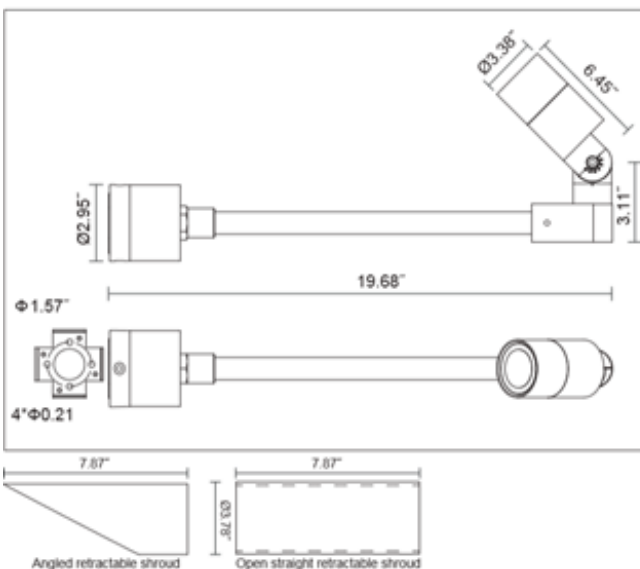

Landscape Bullet TL7067

Project:

Location:

Catalog #:

Quantity:

Features

Teslyte TL7067 model is a small dimmable LED landscape bullet with an adjustable 180° tilt and 360° rotation. Various beam patterns, louvers, and retractable angle or straight shrouds can be combined to create multiple lighting effects and suitable for any landscape illumination, sign lighter, or other area and architectural accenting needs.

Mechanical Dimensions & Technical Features

Input Voltage: 120Vac (without dimming/Triac dimming)

120-277Vac (with dimming)

Lumen Output: (standard)				
	2700K	3000K	3500K	4000K
9W	673	700	709	711
12W	881	917	929	931

High Lumen Output: (Option P)				
	2700K	3000K	3500K	4000K
9W	794	829	842	850
12W	1039	1084	1103	1113

Ordering Information

Product code	Wattage	CCT	Beam Angle	Ra	Shroud	Finish	Mounting/Option
TL7067	- []	- []	- []	- []	- []	- []	- KAJ []
Input Voltage: 120 Vac	C9 - 9W C12 - 12W	30 - 3000K 40 - 4000K 50 - 5000K	20 - 20° 40 - 40° 60 - 60° AH - H55° x V20° AV - H20° x H55°	80 - R80 90 - R90	NS - No Shroud AS - Angled Retractable Shroud OS - Open Retractable Shroud	B - Black W - White G - Gray Bronze S - Silver	-KAJ D - 0-10V dimming (Input: 120-277Vac) H - Honey-comb Louver P - High lumen output C - Color filter (consult factory) S - Custom Stem Length (consult factory)