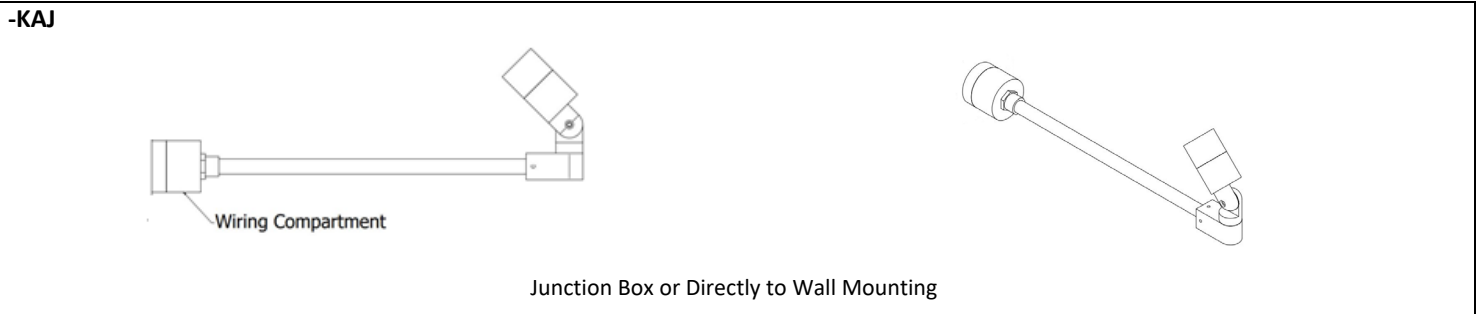

Ordering Information

Product code	Wattage	CCT	Beam Angle	Ra	Shroud	Finish	Mounting/Option
TL7067	- ____	- ____	- ____	- ____	- ____	- ____	- KAJ ____
Input Voltage: 120 Vac	C12- 12W	30- 3000K 40- 4000K 50- 5000K	20- 20° 40- 40° 60- 60° AH- H55° x V20° AV- H20° x H55°	80- R80 90- R90	NS- No Shroud AS- Angled Retractable Shroud OS- Open Retractable Shroud	B- Black W- White G- Gray Bronze S- Silver	-KAJ D- 0-10V dimming (Input: 120-277Vac) H- Honey-comb Louver P- High lumen output C- Color filter (consult factory) S- Custom Stem Length (consult factory)

Note: Fixtures must be grounded in accordance with national, state, and/or local electrical codes. Failure to do so may result in serious personal injury

Mounting Options

Note:

- Wiring compartment and canopy are accessories.
- Different size and shape of the stem and canopy are available, contact manufacturer representative for details