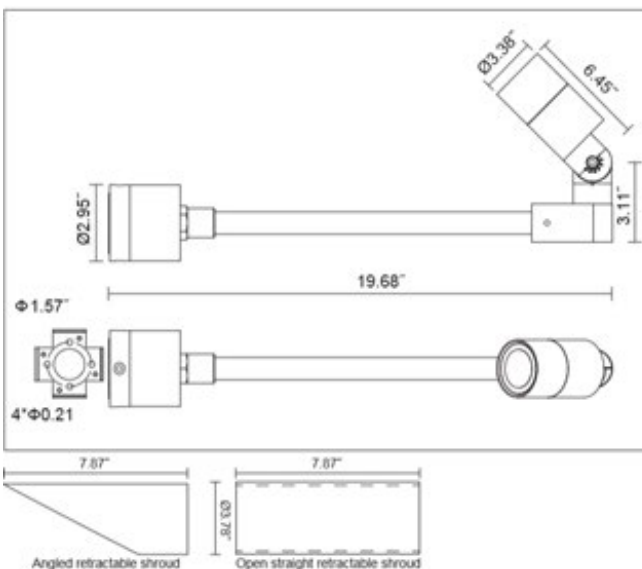

**Landscape Bullet TL7067**

Project:

Location:

Catalog #:

Quantity:

**Features**

Teslyte TL7067 model is a small dimmable LED landscape bullet with an adjustable 180° tilt and 360° rotation. Various beam patterns, louvers, and retractable angle or straight shrouds can be combined to create multiple lighting effects and suitable for any landscape illumination, sign lighter, or other area and architectural accenting needs.

**Mechanical Dimensions & Technical Features**

**Input Voltage: 120Vac (without dimming/Triac dimming)**
**120-277Vac (with dimming)**

<b>Lumen Output: (standard)</b>				
	<b>2700K</b>	<b>3000K</b>	<b>3500K</b>	<b>4000K</b>
<b>12W</b>	881	917	929	931

<b>High Lumen Output: (Option P)</b>				
	<b>2700K</b>	<b>3000K</b>	<b>3500K</b>	<b>4000K</b>
<b>12W</b>	1039	1084	1103	1113

**Ordering Information**

Product code	Wattage	CCT	Beam Angle	Ra	Shroud	Finish	Mounting/Option
<b>TL7067</b>	- <input type="text"/>	- <input type="text"/>	- <input type="text"/>	- <input type="text"/>	- <input type="text"/>	- <input type="text"/>	- <b>KAJ</b> <input type="text"/>
Input Voltage: 120 Vac	<b>C12- 12W</b>	<b>30- 3000K</b> <b>40- 4000K</b> <b>50- 5000K</b>	<b>20- 20°</b> <b>40- 40°</b> <b>60- 60°</b> <b>AH-</b> H55° x V20° <b>AV-</b> H20° x H55°	<b>80- R80</b> <b>90- R90</b>	<b>NS-</b> No Shroud <b>AS-</b> Angled Retractable Shroud <b>OS-</b> Open Retractable Shroud	<b>B-</b> Black <b>W-</b> White <b>G-</b> Gray Bronze <b>S-</b> Silver	<b>-KAJ</b>  <b>D-</b> 0-10V dimming (Input: 120-277Vac)  <b>H-</b> Honey-comb Louver  <b>P-</b> High lumen output  <b>C-</b> Color filter (consult factory)  <b>S-</b> Custom Stem Length (consult factory)