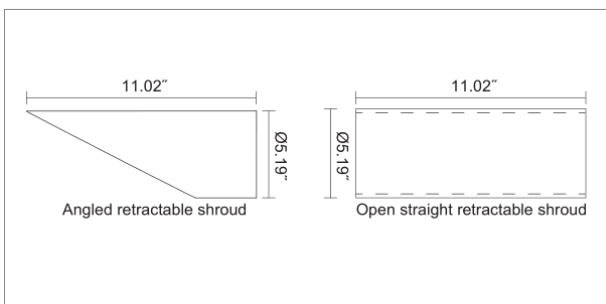

Mechanical Dimensions & Technical Features

Input Voltage: 120Vac only (without dimming/Triac dimming)

120-277Vac (with dimming)

Lumen Output:

	2700K	3000K	3500K	4000K
15W	1560	1627	1655	1668
18W	1854	1932	1966	1982
24W	2112	2196	2229	2230