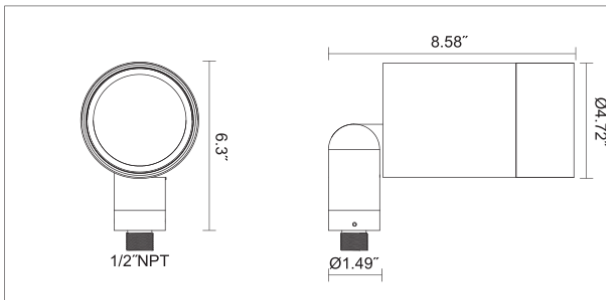

**Landscape Bullet TL7069**

Project:

Location:

Catalog #:

Quantity:

**Features**

Teslyte TL7069 model is a dimmable LED landscape bullet with an adjustable 180° tilt and 360° rotation. Various beam patterns, louvers, and retractable angle or straight shrouds can be combined to create multiple lighting effects and suitable for any landscape illumination, sign lighter, or other area and architectural accenting needs.

**Mechanical Dimensions & Technical Features**

**Input Voltage: 120Vac only (without dimming/Triac dimming)**
**120-277Vac (with dimming)**
**Lumen Output:**

	2700K	3000K	3500K	4000K
<b>15W</b>	1560	1627	1655	1668
<b>18W</b>	1854	1932	1966	1982
<b>24W</b>	2112	2196	2229	2230

**Ordering Information**

Product code	Wattage	CCT	Beam Angle	Ra	Shroud	Finish	Mounting/Option
<b>TL7069</b>	-	-	-	-	-	-	-
Input Voltage: 120 Vac	<b>C15</b> - 15W <b>C18</b> - 18W <b>C24</b> - 24W	<b>27</b> - 2700K <b>30</b> - 3000K <b>35</b> - 3500K <b>40</b> - 4000K	<b>15</b> - 15° <b>25</b> - 25° <b>40</b> - 40° <b>AH</b> - H55° x V20° <b>AV</b> - H20° x H55°	<b>80</b> - R80 <b>90</b> - R90	<b>NS</b> - No Shroud <b>AS</b> - Angled Retractable Shroud <b>OS</b> - Open Retractable Shroud	<b>B</b> - Black <b>W</b> - White <b>G</b> - Gray Bronze <b>S</b> - Silver	<b>-KAJ</b> <b>-KAS</b> <b>-KPC</b> <b>-KPS</b> <b>-KAT</b> <b>-KAC</b>  <b>H</b> - Honey-comb Louver  <b>C</b> - Color filter (consult factory)