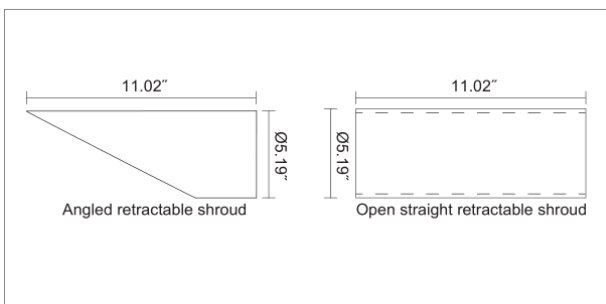

Mechanical Dimensions & Technical Features

Input Voltage: 120Vac only (without dimming/Triac dimming)

120-277Vac (with dimming)

Lumen Output:				
	2700K	3000K	3500K	4000K
24W	2112	2196	2229	2230