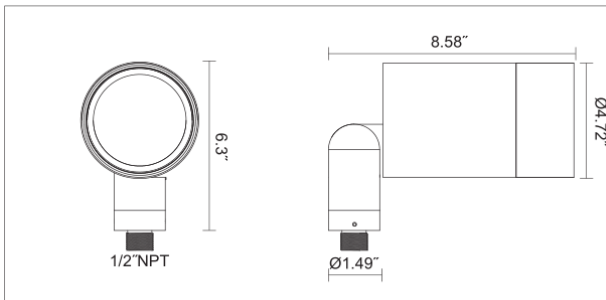

Landscape Bullet TL7069

Project:

Location:

Catalog #:

Quantity:

Features

Teslyte TL7069 model is a dimmable LED landscape bullet with an adjustable 180° tilt and 360° rotation. Various beam patterns, louvers, and retractable angle or straight shrouds can be combined to create multiple lighting effects and suitable for any landscape illumination, sign lighter, or other area and architectural accenting needs.

Mechanical Dimensions & Technical Features

Input Voltage: 120Vac only (without dimming/Triac dimming)
120-277Vac (with dimming)

Lumen Output:				
	2700K	3000K	3500K	4000K
24W	2112	2196	2229	2230

Ordering Information

Product code	Wattage	CCT	Beam Angle	Ra	Shroud	Finish	Mounting/Option
TL7069	- []	- []	- []	- []	- []	- []	- []
Input Voltage: 120 Vac	C24- 24W	27- 2700K 30- 3000K 35- 3500K 40- 4000K	15- 15° 25- 25° 40- 40° AH- H55° x V20° AV- H20° x H55°	80- R80 90- R90	NS- No Shroud AS- Angled Retractable Shroud OS- Open Retractable Shroud	B- Black W- White G- Gray Bronze S- Silver	-KAJ -KAS -KPC -KPS -KAT -KAC C- Color filter (consult factory)
							D- 0-10V dimming (Input: 120- 277Vac) H- Honey-comb Louver