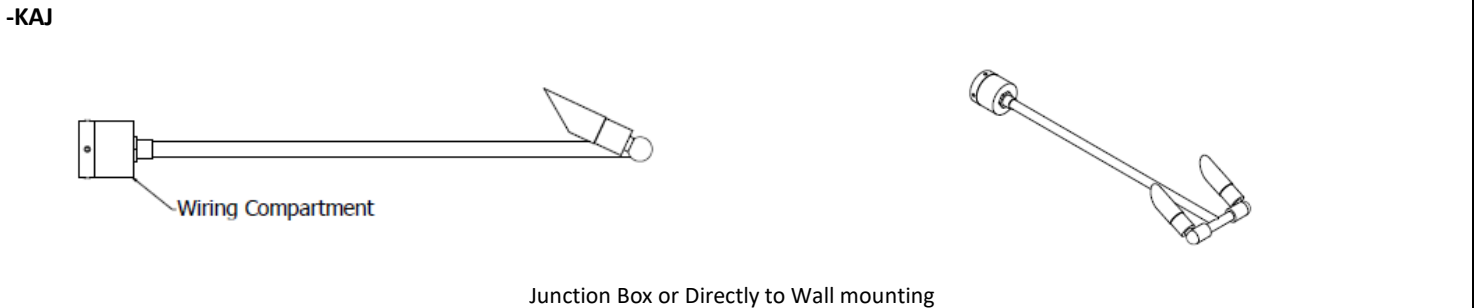

Ordering Information

Product code	Wattage	CCT	Beam Angle	Ra	Shroud	Finish	Mounting/Option
TL7071	-	-	-	-	-	-	-
Input Voltage: 120 Vac	C40- 20Wx2 C60- 30Wx2 C80- 40Wx2	30- 3000K 40- 4000K 50- 5000K	24- 24° 40- 40° 60- 60° AH- H55° x V20° AV- H20° x H55°	80- R80 90- R90	NS- No Shroud AS- Angled Retractable Shroud OS- Open Retractable Shroud LS- Lensed Retractable Shroud	B- Black W- White G- Gray Bronze S- Silver	-KAJ D- 0-10V dimming (Input: 120- 277Vac) H- Honey-comb Louver C- Color filter (consult factory) S- Custom Stem Length (consult factory)

Note: Fixtures must be grounded in accordance with national, state, and/or local electrical codes. Failure to do so may result in serious personal injury

Mounting Options

Note:

- Wiring compartment and canopy are accessories.
- Different size and shape of the stem and canopy are available, contact manufacturer representative for details