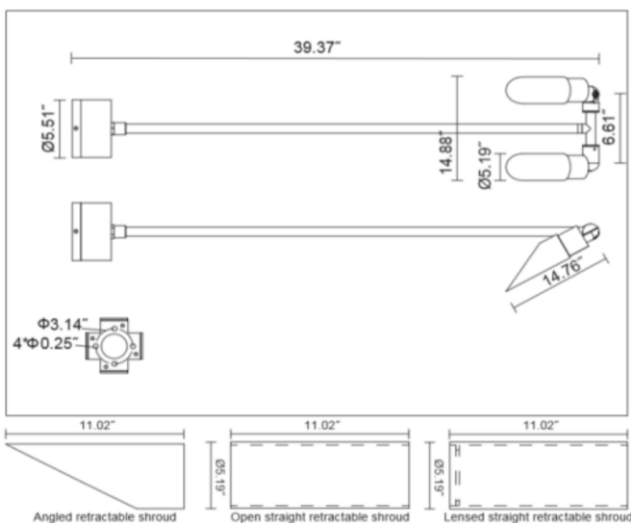

Landscape Bullet TL7071

Project:

Location:

Catalog #:

Quantity:

Features

Teslyte ET7071 model is a small dimmable LED landscape bullet light with an adjustable 180° tilt and 360° rotation and features a double bullet lights configuration. Various beam patterns and retractable angle or straight shrouds can be combined to create multiple lighting effects and suitable for any landscape illumination, sign lighter, or other area and architectural accenting needs.

Mechanical Dimensions & Technical Features

Input Voltage: 120Vac (without dimming)

120-277Vac (with dimming)

Lumen Output:			
	3000K	4000K	5000K
40W	Luminaire lumens are being updated.		
60W	Contact Teslyte for lumen information		
80W	for each configuration.		

Ordering Information

Product code	Wattage	CCT	Beam Angle	Ra	Shroud	Finish	Mounting/Option
TL7071	-	-	-	-	-	-	-
Input Voltage: 120 Vac	C40 - 20Wx2 C60 - 30Wx2 C80 - 40Wx2	30 - 3000K 40 - 4000K 50 - 5000K	24 - 24° 40 - 40° 60 - 60° AH - H55° x V20° AV - H20° x H55°	80 - R80 90 - R90	NS - No Shroud AS - Angled Retractable Shroud OS - Open Retractable Shroud LS - Lensed Retractable Shroud	B - Black W - White G - Gray Bronze S - Silver	-KAJ D - 0-10V dimming (Input: 120- 277Vac) H - Honey-comb Louver C - Color filter (consult factory) S - Custom Stem Length (consult factory)