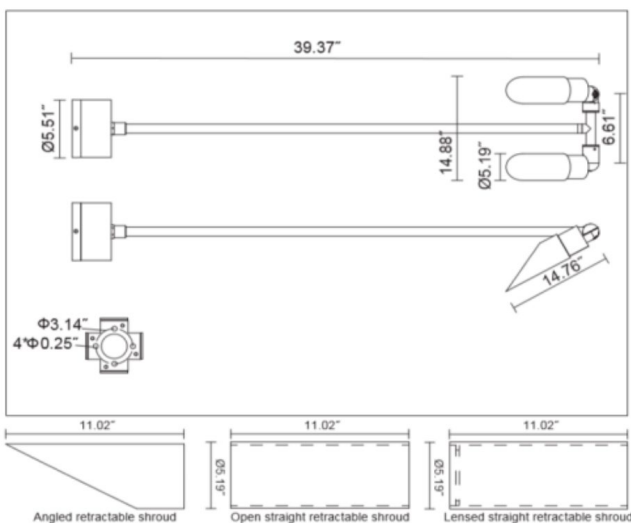

Landscape Bullet TL7071

Project:

Location:

Catalog #:

Quantity:

Features

Teslyte ET7071 model is a small dimmable LED landscape bullet light with an adjustable 180° tilt and 360° rotation and features a double bullet lights configuration. Various beam patterns and retractable angle or straight shrouds can be combined to create multiple lighting effects and suitable for any landscape illumination, sign lighter, or other area and architectural accenting needs.

Mechanical Dimensions & Technical Features

Input Voltage: 120Vac (without dimming)
120-277Vac (with dimming)

Lumen Output:			
	3000K	4000K	5000K
	Luminaire lumens are being updated.		
	Contact Teslyte for lumen information		
80W	for each configuration.		

Ordering Information

Product code	Wattage	CCT	Beam Angle	Ra	Shroud	Finish	Mounting/Option
TL7071	- []	- []	- []	- []	- []	- []	- [] []
Input Voltage: 120 Vac	C80- 40Wx2	30- 3000K 40- 4000K 50- 5000K	24- 24° 40- 40° 60- 60° AH- H55° x V20° AV- H20° x H55°	80- R80 90- R90	NS- No Shroud AS- Angled Retractable Shroud OS- Open Retractable Shroud LS- Lensed Retractable Shroud	B- Black W- White G- Gray Bronze S- Silver	-KAJ D- 0-10V dimming (Input: 120- 277Vac) H- Honey-comb Louver C- Color filter (consult factory) S- Custom Stem Length (consult factory)