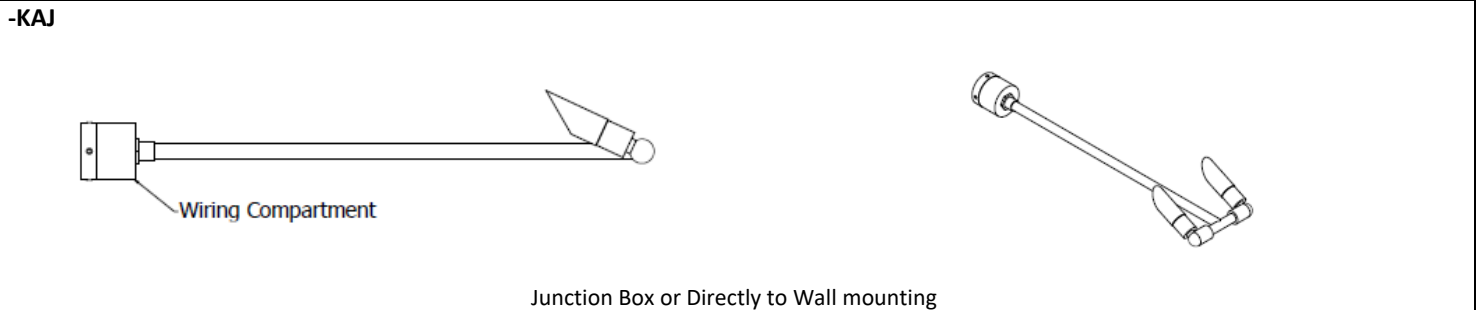

Ordering Information

Product code	Wattage	CCT	Beam Angle	Ra	Shroud	Finish	Mounting/Option
TL7071	- [ ]	- [ ]	- [ ]	- [ ]	- [ ]	- [ ]	- [ ] [ ]
Input Voltage: 120 Vac	C80- 40Wx2	30- 3000K 40- 4000K 50- 5000K	24- 24° 40- 40° 60- 60° AH- H55° x V20° AV- H20° x H55°	80- R80 90- R90	NS- No Shroud AS- Angled Retractable Shroud OS- Open Retractable Shroud LS- Lensed Retractable Shroud	B- Black W- White G- Gray Bronze S- Silver	-KAJ D- 0-10V dimming (Input: 120- 277Vac) H- Honey-comb Louver C- Color filter (consult factory) S- Custom Stem Length (consult factory)

Note: Fixtures must be grounded in accordance with national, state, and/or local electrical codes. Failure to do so may result in serious personal injury

Mounting Options

Note:

- Wiring compartment and canopy are accessories.
- Different size and shape of the stem and canopy are available, contact manufacturer representative for details