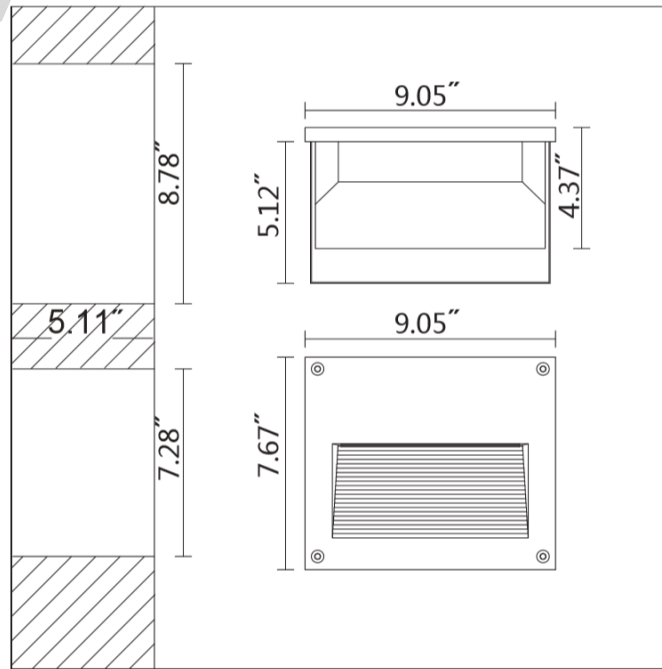

Mechanical Dimensions