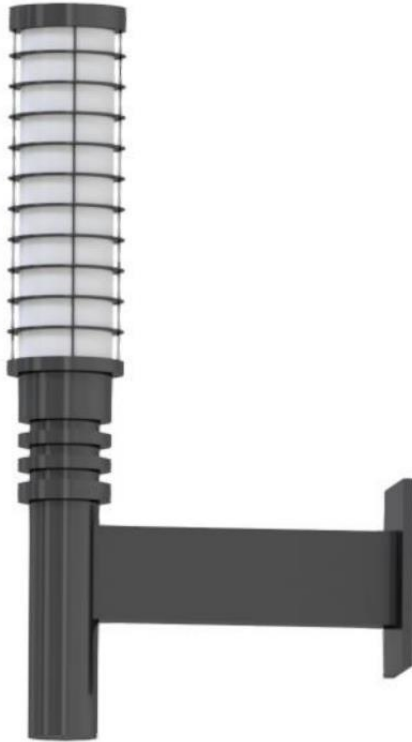

## Westminster Family Wall Sconce Luminaire

Project:

Location:

Catalog #:

Quantity:

### Features

Teslyte WS-TAWM Series is a wall sconce of the Westminster family is designed to be durable and can withstand corrosion and weathering while providing exceptional illumination. The Westminster wall sconce features a minimalist lighting solution with a stylish shape that are ideal for use in community centers, theaters, retail and commercial environments.

- **Housing:**
  - Heavy gauge aluminum construction with finely textured paint
  - Properly secure all components within the housing.
- **Finish:**
  - Powder coat finish that provides superior resistance to corrosion, weathering, and scratches.
- **Optical Lens:**
  - acrylic lens with symmetrical light distribution.
- **LEDs:**
  - Integral highly efficient LED module and driver.
  - Up to 30W LED
- **Applications:**
  - Exteriors of community centers, theaters, retail and commercial buildings
- **Mounting:** Wall mount
- **Ratings:**
  - Suitable for wet locations
  - 5-year warranty

### Ordering Information

Product code	Voltage/Distribution	Wattage	CCT (K)	Finish	Optional
<b>WS-TAWM-27</b>	<b>US</b>				
	<b>US</b> – Universal Voltage/Symmetrical Distribution	Up to 30W	<b>30- 3000K</b> <b>35- 3500K</b> <b>40- 4000K</b>	<b>BR</b> - Bronze <b>GR</b> - Gray  <b>C</b> - Custom	<b>N</b> - No Options <b>D</b> - Dimmable