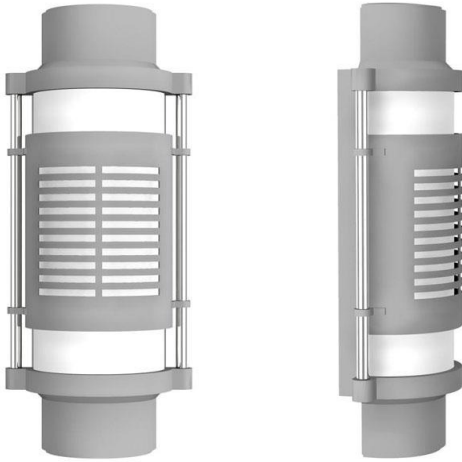

## Wall Sconces LED Luminaire

### Features

Teslyte WS-TA Series Wall Sconce features a variety of decorative screen panel options, combined with contemporary styling, constructed to withstand and outlast the elements. The WS-TA series sets a new standard for decorative wall sconce luminaires and adds a contemporary feel to building exteriors.

- **Housing:**
  - Made of thick corrosion resistant aluminum
  - Solid aluminum trusts for structure integrity, and as an architectural design element
  - Powder coat gray finish or any standard RAL color
- **Reflector:**
  - Formed aluminum with high reflectance white paint
- **LEDs**
  - Integral highly efficient LED module and driver
- **Lens**
  - Extruded opal translucent, UV stable acrylic
  - UL-94 HB flame rated
- **Application:** Commercial outdoor
- **Mounting:** Wall mount over standard Junction box (*by others*) with provided hardware
- **Warranty:**
  - UL listed, suitable for wet location
  - 5 years warranty

### Ordering Information

| Product code   | Voltage     | Distribution   | Wattage       | CCT (K)                             | Finish   | Optional                                       |   |
|--|-------------|----------------|---------------|-------------------------------------|----------|--|---|
| WS-  | -           | S              | -             | 36W                                 | -        | GR   | - |
| <small><sup>(1)</sup> Use Decorative screen panel options table for product code i.e. WS-TABL: no screen panel</small> | U- 120-277V | S- Symmetrical | 36W- 4000 lms | 30- 3000K<br>40- 4000K<br>50- 5000K | GR- Gray | N- No option<br>D- Dimmable<br>P- Photo sensor |   |