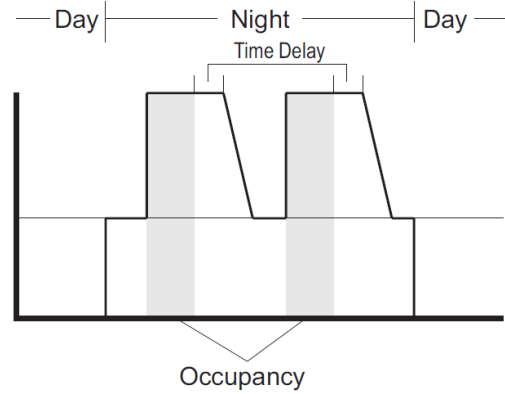

Ordering Information

Product code	Height	Voltage	Distribution	Wattage	CCT (K)	Finish	Optional
TL-BL-5BF	<input type="text"/>	<input type="text"/>	<input type="text"/>	<input type="text"/>	<input type="text"/>	<input type="text"/>	<input type="text"/>
	3- 36" 4 - 42"	U - 120- 277V	S - Symmetrical	25W - 25W (2875lms @4000K) 40W - 40W (4600lms @4000K)	30 - 3000K 40 - 4000K 50 - 4000K	BR - Bronze GR - Gray C - Custom	T - Two-level options ⁽¹⁾ E - Emerg. Power pack

⁽¹⁾Two-level options - Light level at night: light level can be programmed to 50% or 30% if no occupancy is detected, time delay from 30 seconds to 30 minutes

Barcelona Family - Recommend Related Luminaires