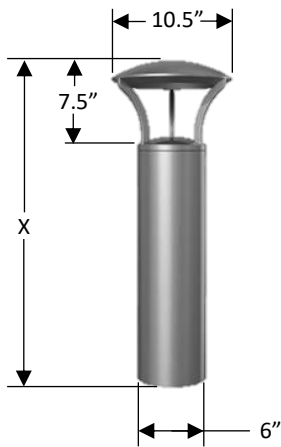

Barcelona Family LED Bollard

Project:

Location:

Catalog #:

Quantity:

Features

Teslyte TL-BL-5BF series designed to maximize energy savings by integrating passive infrared (PIR) outdoor sensor that raises or lowers the electric lighting level to high, low or off based on motion or daylight contribution. The stylish shape creates a warm, pleasant, and an exceptionally well illuminated environment that appear more inviting and professional.

- **Housing:**
 - Extruded Aluminum housing for superior durability.
 - Properly secure all components within the housing.
- **Finish:**
 - Powder coat finish that provides superior resistance to corrosion, weathering, and scratches.
- **Lens:**
 - silicone lenses for much more resistant to high temperatures and reduce the yellowing effect suitable for the outdoor applications
- **LEDS:**
 - Integral high performance COB LED and highly efficient driver.
 - PIR sensor with programmable two-level options and time delay (full load, 50% or 30% load or Off) option.
- **Applications:**
 - Low-level path and walkway.
- **Mounting:**
 - Mounting kit included with anchor bolts.
- **Ratings:**
 - Suitable for wet locations.
 - 5-year warranty.

Ordering Information

Product code	Height	Voltage	Distribution	Wattage	CCT (K)	Finish	Optional
TL-BL-5BF	<input type="text"/>	<input type="text"/>	<input type="text"/>	<input type="text"/>	<input type="text"/>	<input type="text"/>	<input type="text"/>
	3- 36" 4 - 42"	U - 120- 277V	S - Symmetrical	25W - 25W (2875lms @4000K) 40W - 40W (4600lms @4000K)	30 - 3000K 40 - 4000K 50 - 4000K	BR - Bronze GR - Gray C - Custom	T - Two-level options ⁽¹⁾ E - Emerg. Power pack

Note: Fixtures must be grounded in accordance with national, state, and/or local electrical codes. Failure to do so may result in serious personal injury

Mechanical Dimensions and Two-Level Operation

X = 36"
X = 42"