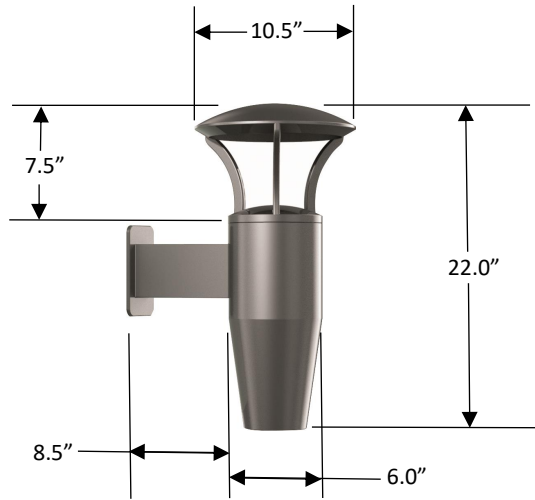

Mechanical Dimensions